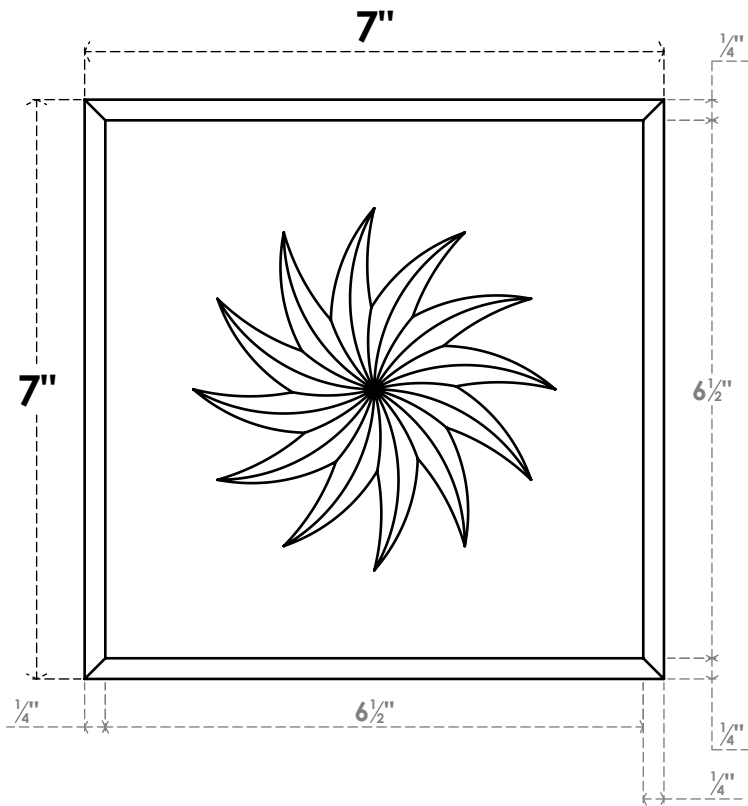

ROSP070X070X100SDG13

7"W X 7"H X 1"P STANDARD SEDGWICK SPIRAL ROSETTE WITH BEVELED EDGE, ARCHITECTURAL GRADE PVC

FRONT

SIDE

EKENA MILLWORK
2300 WEST MAIN ST.
CLARKSVILLE, TX 75426
TOLL FREE: 866-607-0453
WWW.EKENAMILLWORK.COM