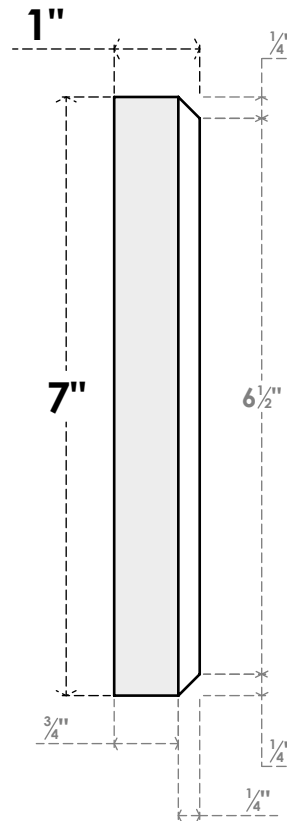

ROSP070X070X100SDG13

7"W X 7"H X 1"P STANDARD SEDGWICK SPIRAL ROSETTE WITH BEVELED EDGE, ARCHITECTURAL GRADE PVC

FRONT

SIDE

EKENA MILLWORK
2300 WEST MAIN ST.
CLARKSVILLE, TX 75426
TOLL FREE: 866-607-0453
WWW.EKENAMILLWORK.COM

NOTES

1. INSTALLATION TO BE COMPLETED IN ACCORDANCE WITH MANUFACTURER'S SPECIFICATIONS.
2. DRAWING MAY NOT BE TO SCALE
3. THIS DRAWING IS INTENDED FOR DESIGN AND PLANNING PURPOSES ONLY.
4. ALL INFORMATION CONTAINED HEREIN WAS CURRENT AT THE TIME OF DEVELOPMENT BUT MUST BE REVIEWED AND APPROVED BY THE PRODUCT MANUFACTURER TO BE CONSIDERED ACCURATE.
5. ARCHITECTURAL GRADE PVC PRODUCTS ARE MADE FROM EXPANDED CELLULAR PVC AND COME NATURALLY WHITE BUT MAY BE PAINTED